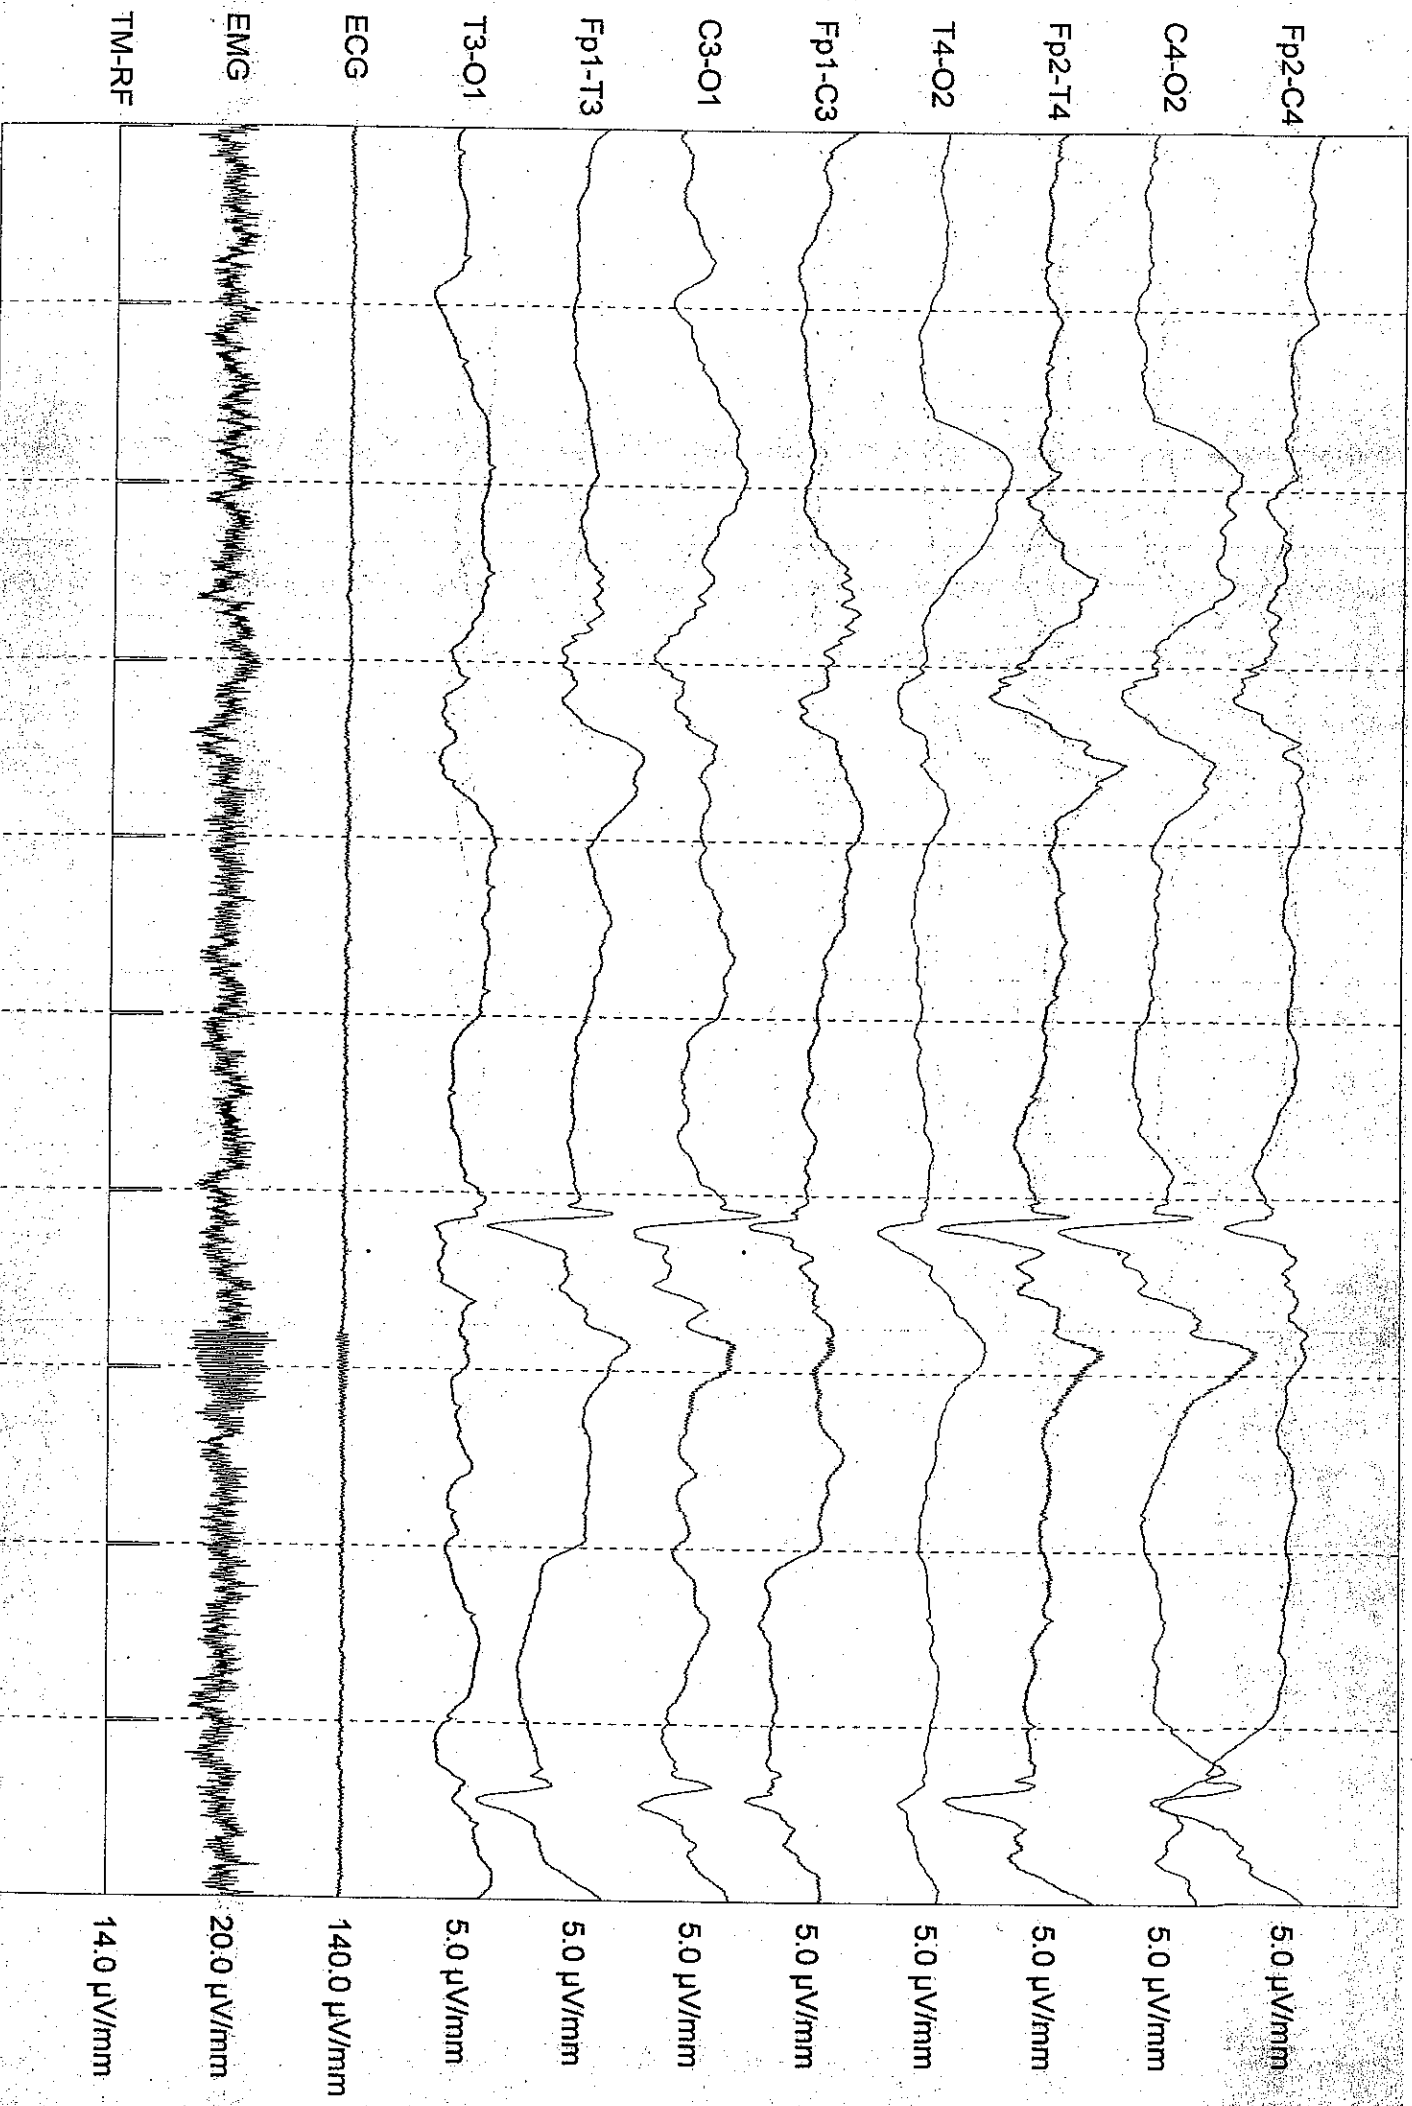

Fp2-C4

10.0  $\mu$ V/mm

C4-O2

10.0  $\mu$ V/mm

Fp2-T4

10.0  $\mu$ V/mm

T4-O2

10.0  $\mu$ V/mm

ECG

140.0  $\mu$ V/mm

EMG

20.0  $\mu$ V/mm

TM-RF

14.0  $\mu$ V/mm

13:11:46

ZAINESCU RAZVAN 06.09.1977 - 05:01.2009

13:11:56

[00:00:10]

Montage: MORTE CEREBRALE - TC: 0.30 s - HF: 70.0 Hz - Notch: Y

[00:00:20]

13:14:46  
[00:03:10]

ZAINESCU RAZVAN 06.09.1977 - 05.01.2009  
 Montage: MORTE CEREBRALE - TC: 0.30 s - HF: 70.0 Hz - Notch: Y

13:14:56  
[00:03:20]