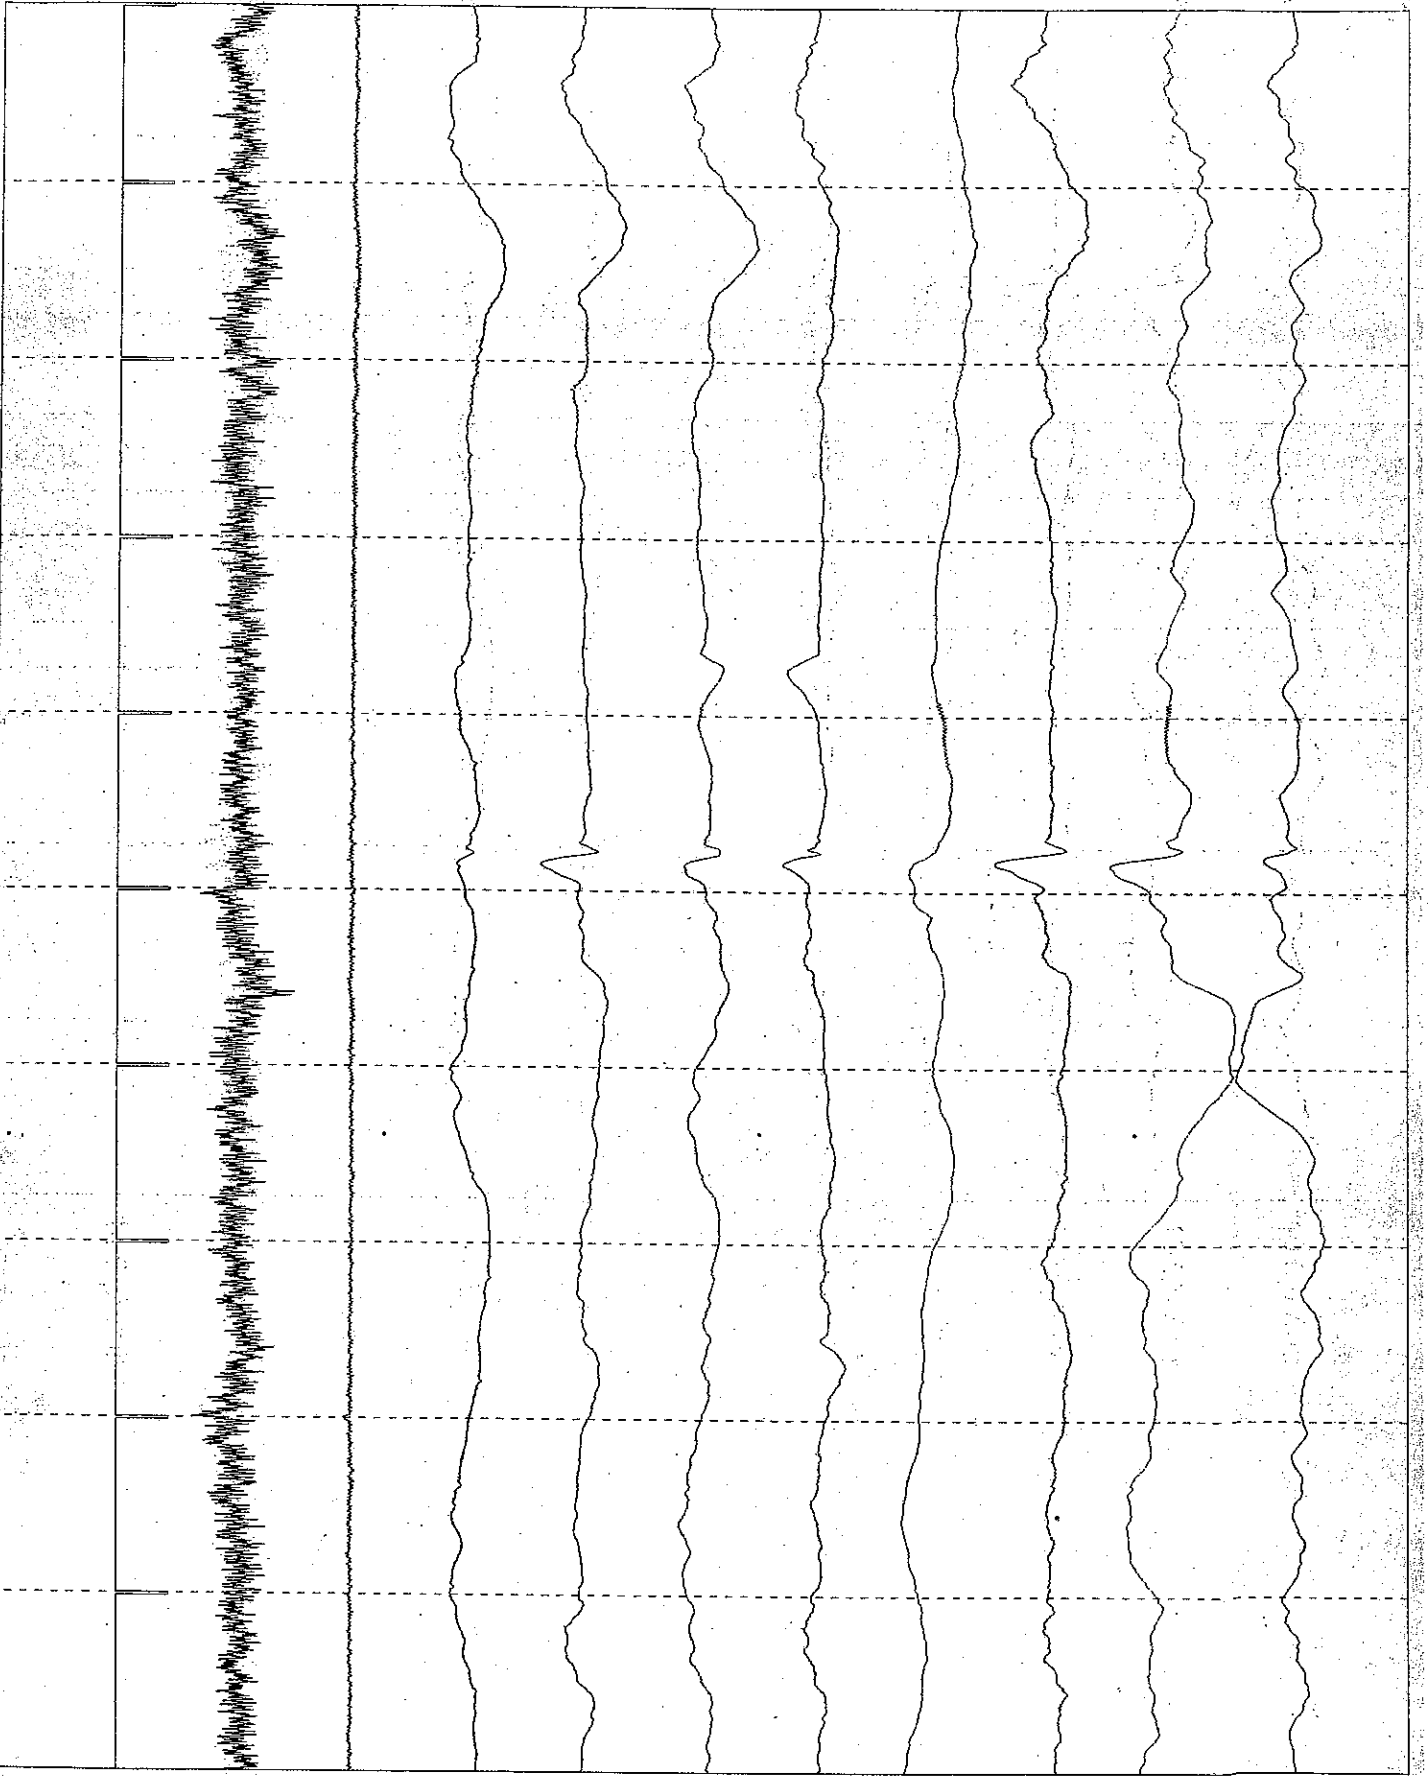

Fp2-C4

10.0 μ V/mm

C4-O2

10.0 μ V/mm

Fp2-T4

10.0 μ V/mm

T4-O2

10.0 μ V/mm

Fp1-C3

10.0 μ V/mm

C3-O1

10.0 μ V/mm

Fp1-T3

10.0 μ V/mm

T3-O1

10.0 μ V/mm

ECG

140.0 μ V/mm

EMG

20.0 μ V/mm

TM-RF

14.0 μ V/mm

13:11:46

ZAINESCU RAZVAN 06.09.1977 - 05:01.2009

13:11:56

[00:00:10]

Montage: MORTE CEREBRALE - TC: 0.30 s - HF: 70.0 Hz - Notch: Y

[00:00:20]